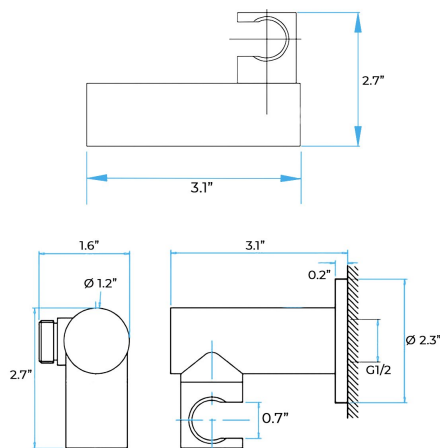

# SOLID BRASS CEILING MOUNTED BATHROOM SHOWER SET SPECIFICATIONS

- Top Shower Head: 304 Stainless steel
- Hand Held Shower: Solid Brass
- Shower Holder: Solid Brass
- Valve Mixer: Solid Brass
- Shower Hose: 1.5m SUS 304 Stainless Steel
- Spool : Ceramic cartridge
- Surface Treatment : Electroplated
- Hot And Cold : Yes
- Features : Simplicity

## Shower Head

## Shower Mixer

All dimensions and specifications are nominal and may vary. Use actual products for accuracy in critical situations.