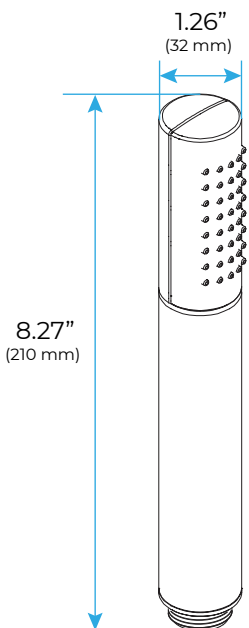

# SOLID BRASS CEILING MOUNTED BATHROOM SHOWER SET SPECIFICATIONS

- Top Shower Head: 304 Stainless steel
- Hand Held Shower: Solid Brass
- Shower Holder: Solid Brass
- Valve Mixer: Solid Brass
- Shower Hose: 1.5m SUS 304 Stainless Steel
- Spool : Ceramic cartridge
- Surface Treatment : Electroplated
- Hot And Cold : Yes
- Features : Simplicity

## Shower Head

## Shower Mixer

All dimensions and specifications are nominal and may vary. Use actual products for accuracy in critical situations.