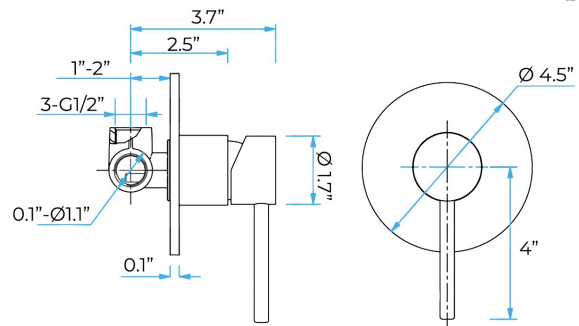

# SOLID BRASS CEILING MOUNTED BATHROOM SHOWER SET SPECIFICATIONS

- Top Shower Head: 304 Stainless steel
- Hand Held Shower: Solid Brass
- Shower Holder: Solid Brass
- Valve Mixer: Solid Brass
- Shower Hose: 1.5m SUS 304 Stainless Steel
- Spool : Ceramic cartridge
- Surface Treatment : Electroplated
- Hot And Cold : Yes
- Features : Simplicity

## Shower Head

## Shower Mixer

All dimensions and specifications are nominal and may vary. Use actual products for accuracy in critical situations.