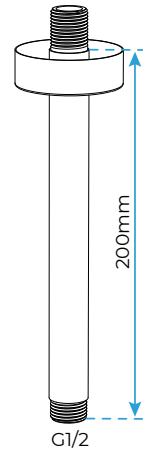

# SOLID BRASS CEILING MOUNTED BATHROOM SHOWER SET SPECIFICATIONS

- Top Shower Head: 304 Stainless steel
- Hand Held Shower: Solid Brass
- Shower Holder: Solid Brass
- Valve Mixer: Solid Brass
- Shower Hose: 1.5m SUS 304 Stainless Steel
- Spool : Ceramic cartridge
- Surface Treatment : Electroplated
- Hot And Cold : Yes
- Features : Simplicity

## Shower Head

## Shower Mixer

All dimensions and specifications are nominal and may vary. Use actual products for accuracy in critical situations.