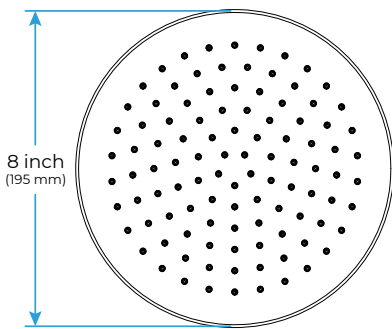

# SOLID BRASS CEILING MOUNTED BATHROOM SHOWER SET SPECIFICATIONS

- Top Shower Head: 304 Stainless steel
- Hand Held Shower: Solid Brass
- Shower Holder: Solid Brass
- Valve Mixer: Solid Brass
- Shower Hose: 1.5m SUS 304 Stainless Steel
- Spool : Ceramic cartridge
- Surface Treatment : Electroplated
- Hot And Cold : Yes
- Features : Simplicity

## Shower Head