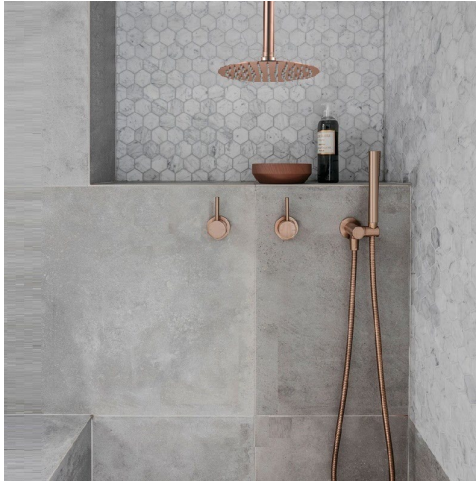

# SOLID BRASS CEILING MOUNTED BATHROOM SHOWER SET SPECIFICATIONS

- Top Shower Head: 304 Stainless steel
- Hand Held Shower: Solid Brass
- Shower Holder: Solid Brass
- Valve Mixer: Solid Brass
- Shower Hose: 1.5m SUS 304 Stainless Steel
- Spool : Ceramic cartridge
- Surface Treatment : Electroplated
- Hot And Cold : Yes
- Features : Simplicity

## Shower Head

## Hand Shower