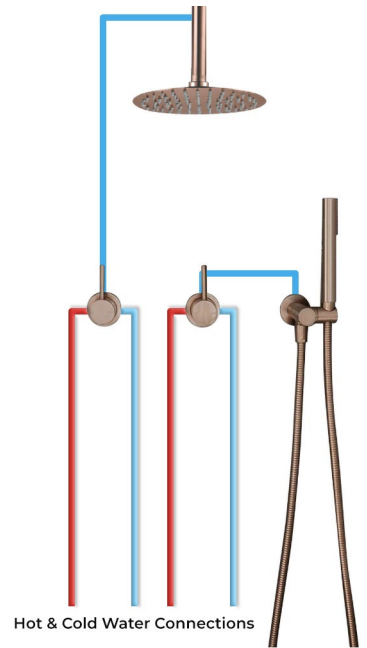

# SOLID BRASS CEILING MOUNTED BATHROOM SHOWER SET SPECIFICATIONS

- Top Shower Head: 304 Stainless steel
- Hand Held Shower: Solid Brass
- Shower Holder: Solid Brass
- Valve Mixer: Solid Brass
- Shower Hose: 1.5m SUS 304 Stainless Steel
- Spool : Ceramic cartridge
- Surface Treatment : Electroplated
- Hot And Cold : Yes
- Features : Simplicity

## Shower Head

## Hand Shower

## Shower Mixer

All dimensions and specifications are nominal and may vary. Use actual products for accuracy in critical situations.