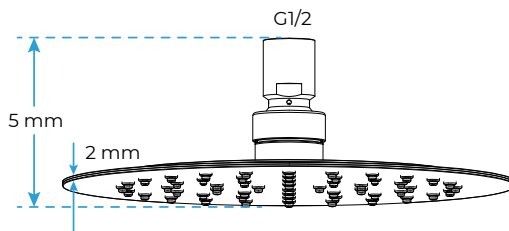

# SOLID BRASS CEILING MOUNTED BATHROOM SHOWER SET SPECIFICATIONS

- Top Shower Head: 304 Stainless steel
- Hand Held Shower: Solid Brass
- Shower Holder: Solid Brass
- Valve Mixer: Solid Brass
- Shower Hose: 1.5m SUS 304 Stainless Steel
- Spool : Ceramic cartridge
- Surface Treatment : Electroplated
- Hot And Cold : Yes
- Features : Simplicity

## Shower Head

## Shower Mixer

All dimensions and specifications are nominal and may vary. Use actual products for accuracy in critical situations.